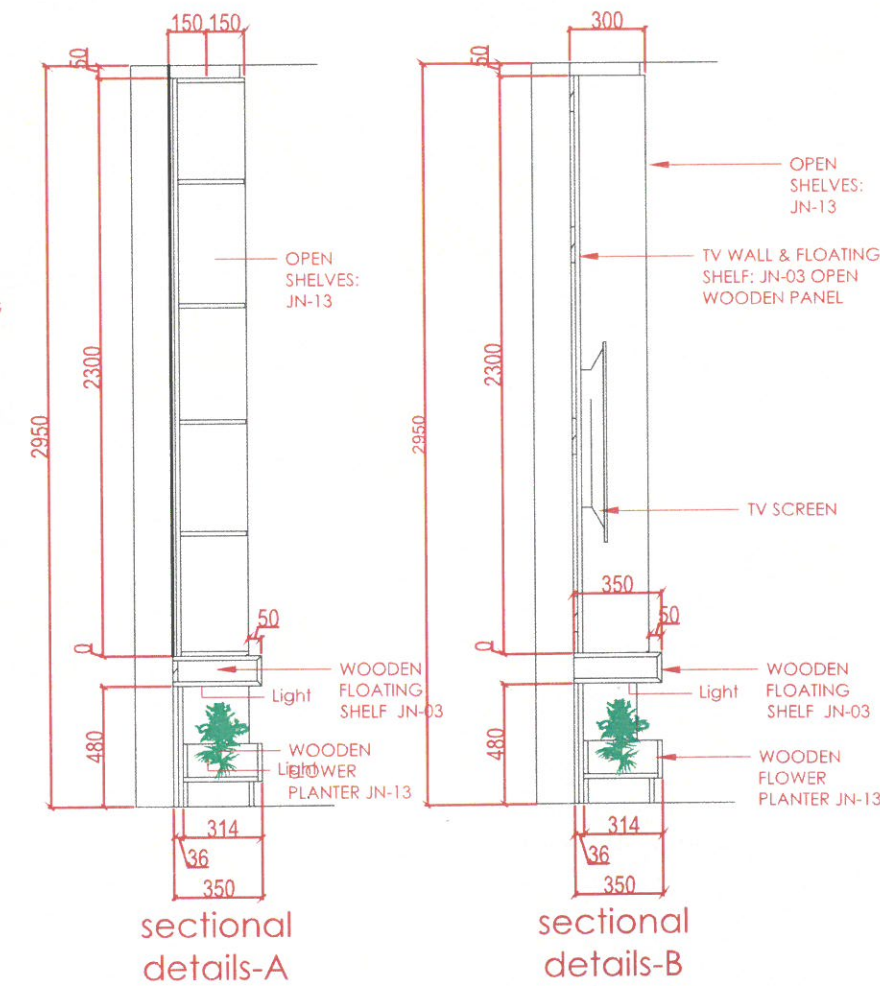

BOARD ROOM

TV SCREEN & DISPLAY WALL

4TH Floor

LED LIGHT
Threaded rod

Ref. Image

FINISHES

JN-13

JN-03
STARWOOD 905

Project: ---
Owner: ---

Date	Description
DSD-V1-ID-17/11/2024	REV1
DSD-V1-ID-27/11/2025	REV2

FOR APPROVAL

Project No. : ---
Scale : N/A
Drawn by : OBJ
Checked : OBJ
Cad File : CAD_FILE

Sheet title
4TH FLOOR
BOARD ROOM
TV SCREEN & DISPLAY WALL
Floor Plan / Elevation / Sections