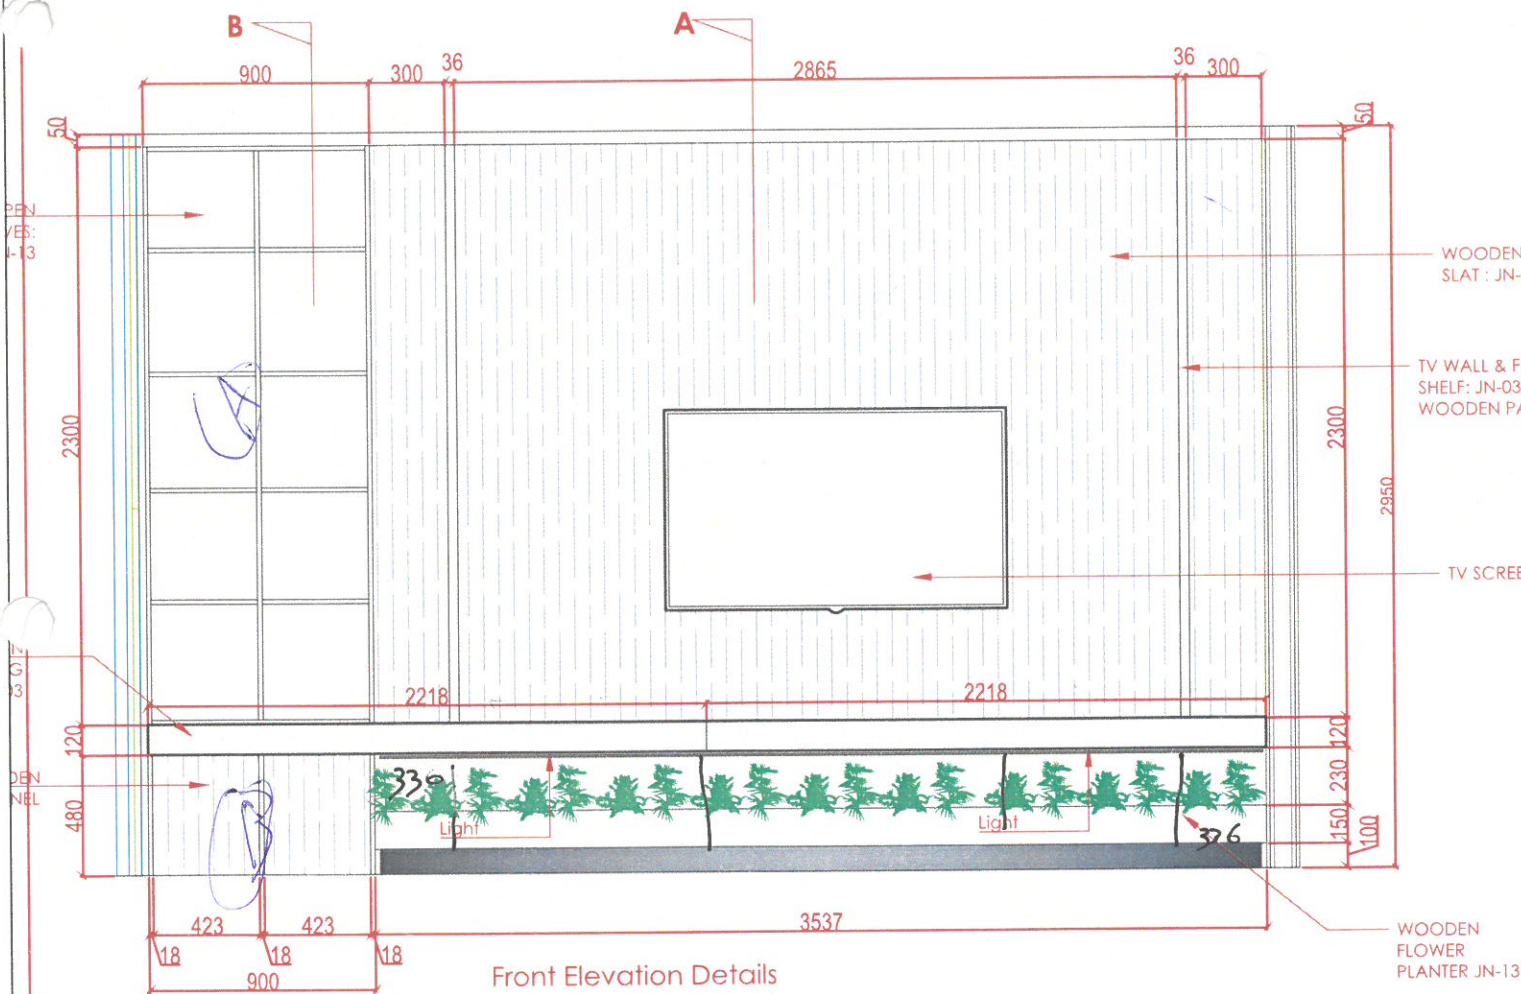

BOARD ROOM

TV SCREEN & DISPLAY WALL

4TH Floor

LED LIGHT
Threaded rod

Ref. Image

FINISHES

JN-13

JN-03
STARWOOD 905

Project: ---
Owner: ---

Date	Description
DSD-V1-ID-17/11/2024	REV1
DSD-V1-ID-27/11/2025	REV2

FOR APPROVAL

Project No. : ---
Scale : N/A
Drawn by : OBJ
Checked : OBJ
Cad File : CAD_FILE

Sheet title
4TH FLOOR
BOARD ROOM
TV SCREEN & DISPLAY WALL
Floor Plan / Elevation / Sections