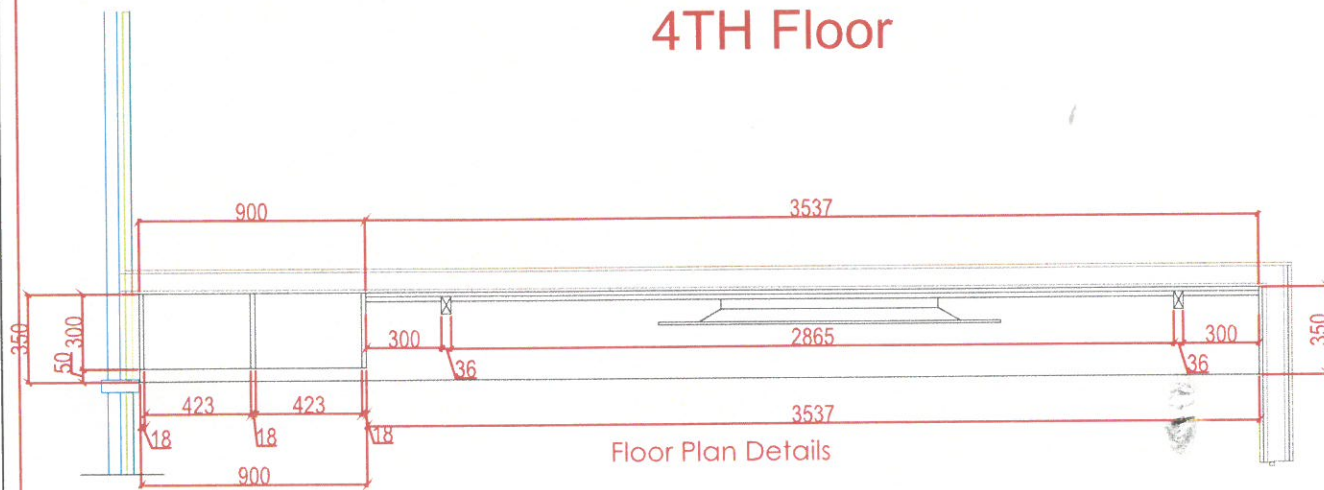

BOARD ROOM

TV SCREEN & DISPLAY WALL

4TH Floor

LED LIGHT
Threaded rod

Ref. Image

FINISHES

JN-13

JN-03
STARWOOD 905

Project: ---
Owner: ---

Date	Description
DSD-V1-ID-17/11/2024	REV1
DSD-V1-ID-27/11/2025	REV2

FOR APPROVAL

Project No. : ---
Scale : N/A
Drawn by : OBJ
Checked : OBJ
Cad File : CAD_FILE

Sheet title
4TH FLOOR
BOARD ROOM
TV SCREEN & DISPLAY WALL
Floor Plan / Elevation / Sections